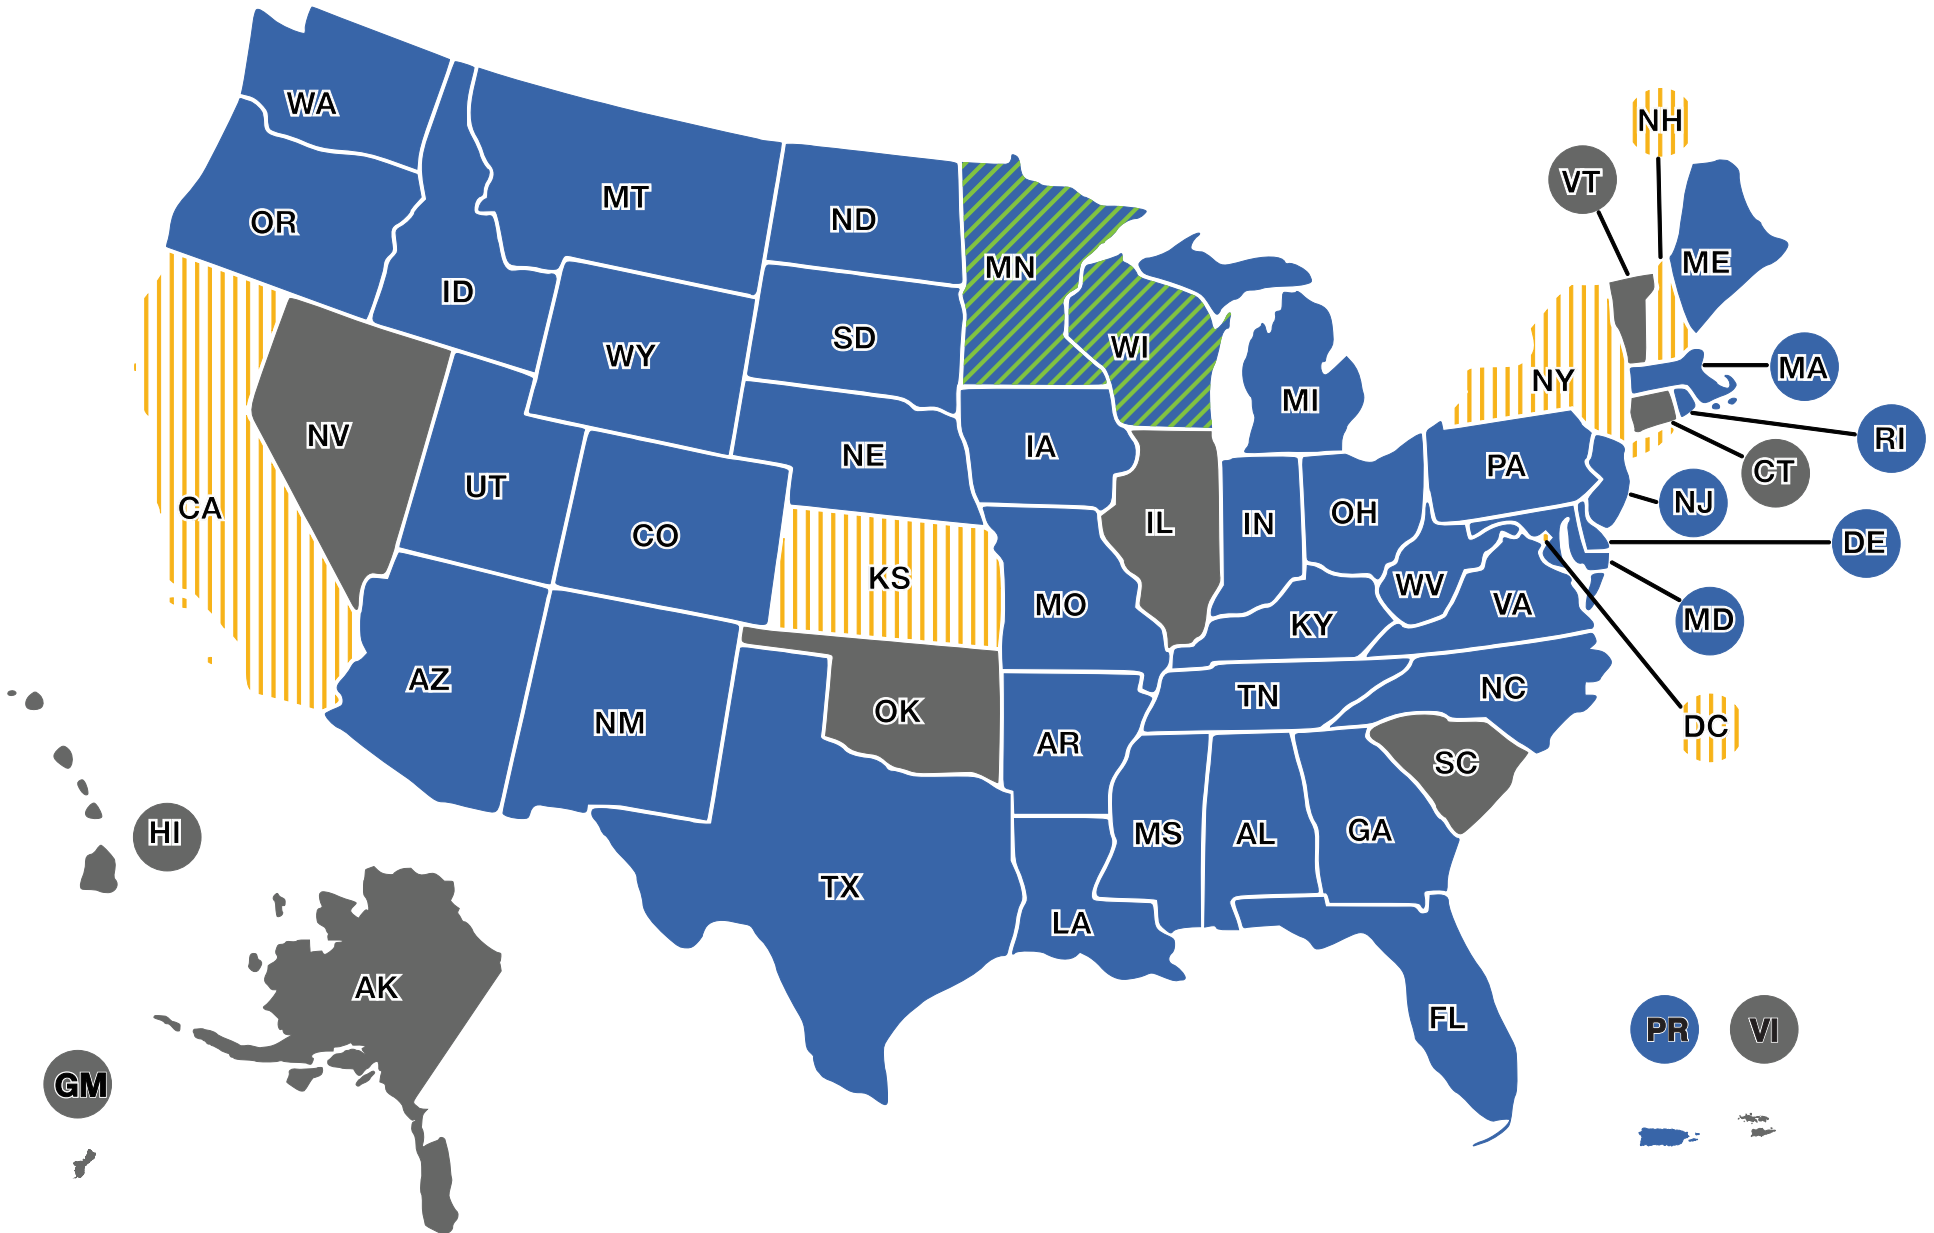

 Sharing/Receiving

 Limited Sharing
Shares DL Photos for KQ messages
with purpose code "C"

 Receiving DL Photos
Not able to share DL Photos

 Canada
Receiving DL Photos

 **Sharing/Receiving**

 **Limited Sharing**
Shares DL Photos for KQ messages
with purpose code "C"

 **Receiving DL Photos**
Not able to share DL Photos

 **Canada**
Receiving DL Photos